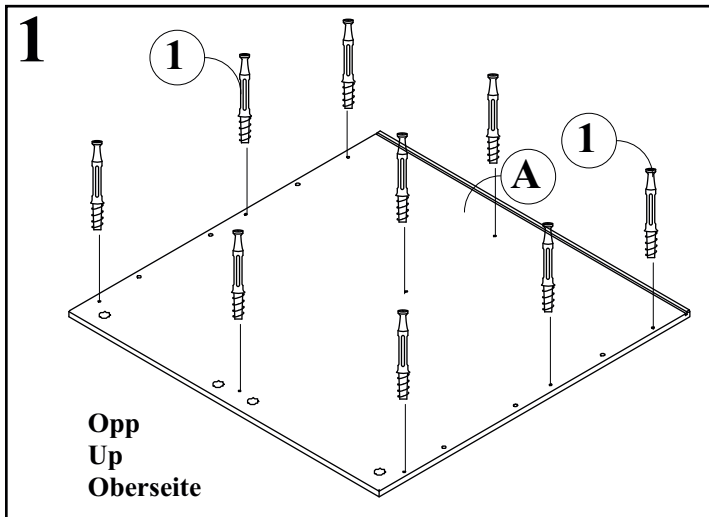

Stompa®

www.stompa.com

Art.nr. A063

- (N) TV-bord
- (GB) TV-table
- (D) TV-Tisch

ver. 1140

United Kingdom:

If anything should fail to give satisfaction, please contact your STOMPA stockist with details of any problems with the product. Please quote Art number & serial number on any correspondence.