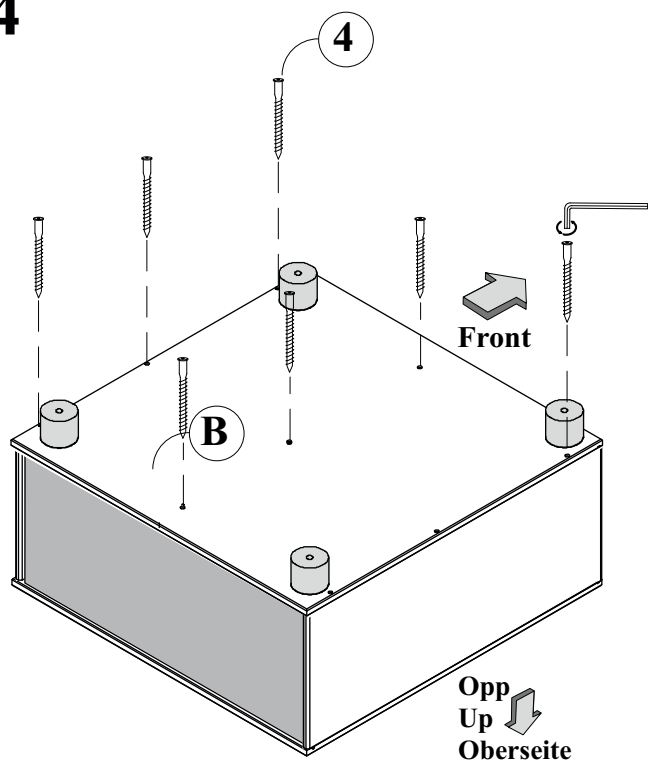

Husk å trekke til alle
eksenternutterene !
Remember to tighten
all the eccentric houses!
Nicht vergessen: Alle
Gehäuse müssen
festgezogen werden!

4

5