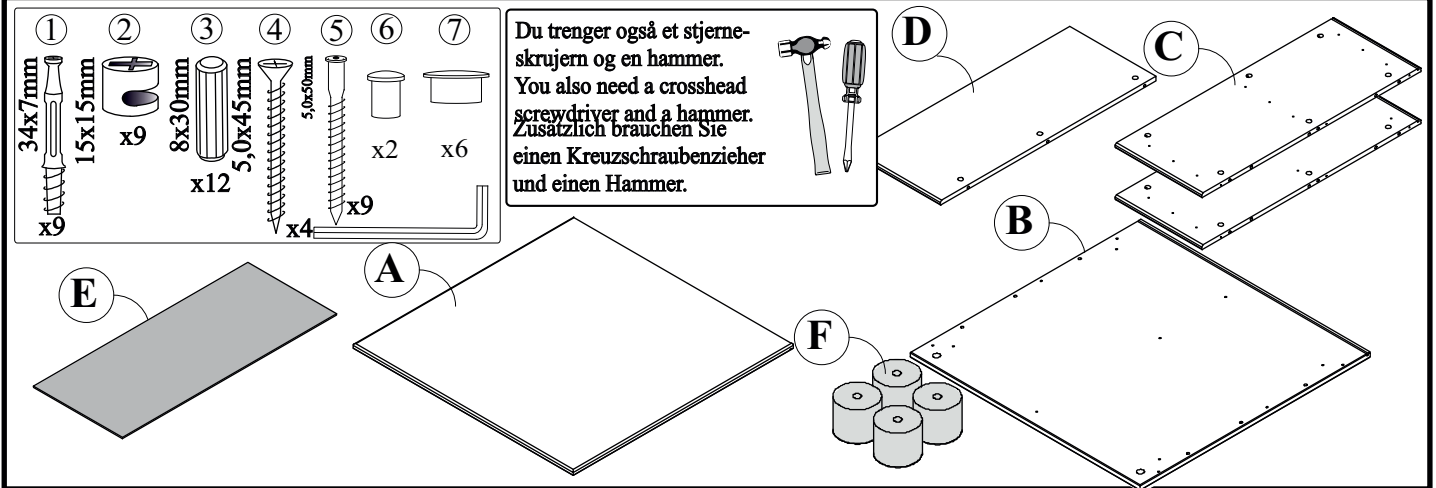

Stompa®

www.stompa.com

Art.nr. A063

- (N) TV-bord
- (GB) TV-table
- (D) TV-Tisch

ver. 1140

United Kingdom:

If anything should fail to give satisfaction, please contact your STOMPA stockist with details of any problems with the product. Please quote Art number & serial number on any correspondence.