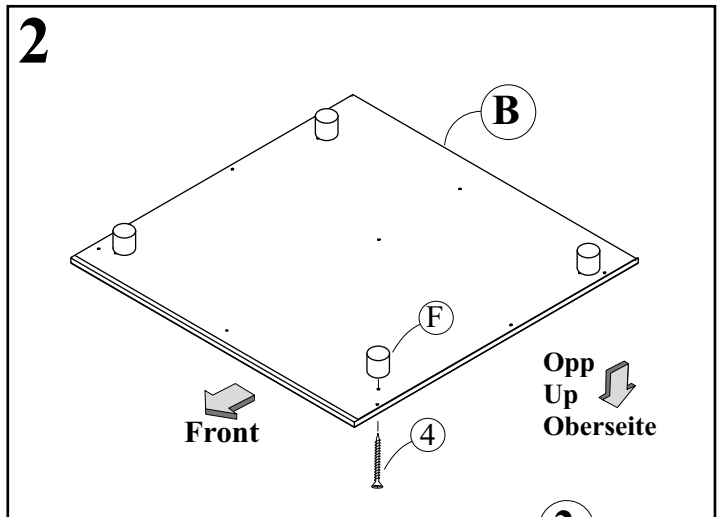

Stompa®

www.stompa.com

Art.nr. A063

- (N) TV-bord
- (GB) TV-table
- (D) TV-Tisch

ver. 1140

United Kingdom:

If anything should fail to give satisfaction, please contact your STOMPA stockist with details of any problems with the product. Please quote Art number & serial number on any correspondence.